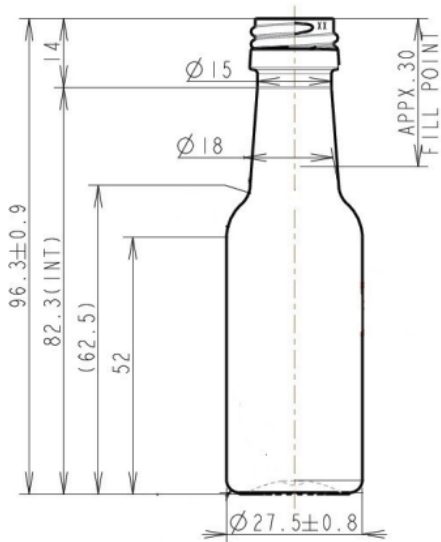

Spirit 30

Food contact statement

We hereby confirm that this product complies with the requirements of the European legislation (EU) no 10/2011 and all its amendments for plastics used in contact with food

General info

Item no. (SKU):	LS1130110114
Family / Range:	Spirit
Capacity:	30ml
Neck:	18 ROPP
Weight:	10
Shape:	Round
Material:	PET
Colour:	All Colours Available
Print Areas:	N/A
Country of Origin:	Lithuania

Packaging Info

Packed in Boxes

Box Dimensions (mm):	594 x 394 x 448
Quantity per box (pcs):	1000
Boxes per pallet (pcs):	20
Quantity per pallet (pcs):	20000
Net weight (kg):	200
Gross weight (kg):	226
Pallet height (mm):	2400

Packed in PE bags on trays

Tray dimensions (mm):	
Quantity per tray (pcs):	
Quantity per PE bag (pcs):	
PE bags per tray (pcs):	
Trays per pallet (pcs):	
Quantity per pallet (pcs):	
Net weight (kg):	
Gross weight (kg):	
Pallet height (mm):	

Storage

Please be aware that these products are handled and stored correctly in order to ensure the safety and quality of our products. When storing this product, please avoid excessive force and storage above 40 degrees Celsius (86 degrees Fahrenheit)